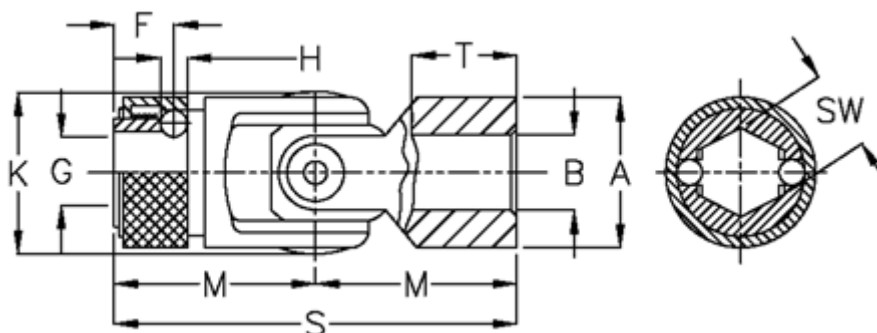

# Data Sheet

Article number: 07716426

Description: Cross joint w/slide bearing  
W/rapid change coupling, 0.716.426

## Measures

A	= 16	s	= 52
B H7	= 8	sw	= 7.20
F	= 9.5	T	= 15
G	= 6.3		
H	= 3.50		
K	= 17.5		
M	= 26		
MD max N m	= 8		